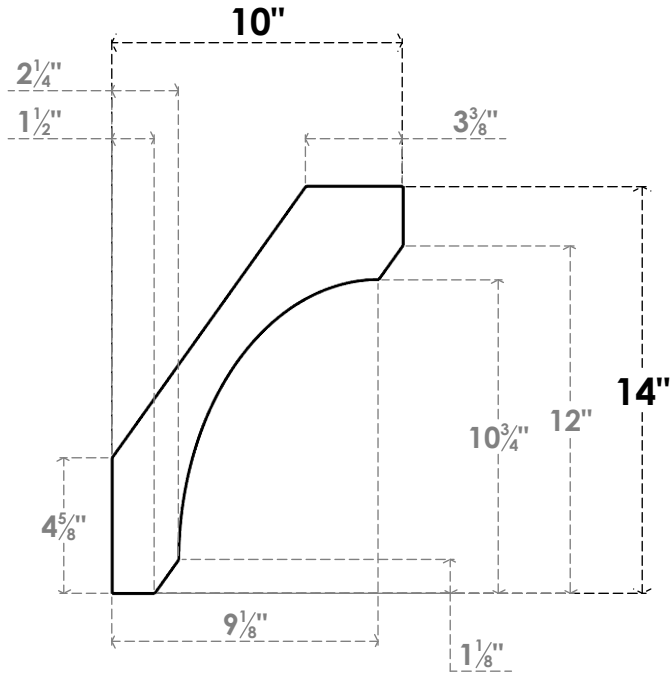

ITEM NUMBER: BRCPC055X10000X14000LEC

5 1/2"W X 10"D X 14"H LEGACY ARCHITECTURAL GRADE PVC CLOSED KNEE BRACE

SIDE PROFILE

FRONT PROFILE

ISOMETRIC

EKENA MILLWORK
 2300 WEST MAIN ST.
 CLARKSVILLE, TX 75426
 TOLL FREE: 866-607-0453
 WWW.EKENAMILLWORK.COM