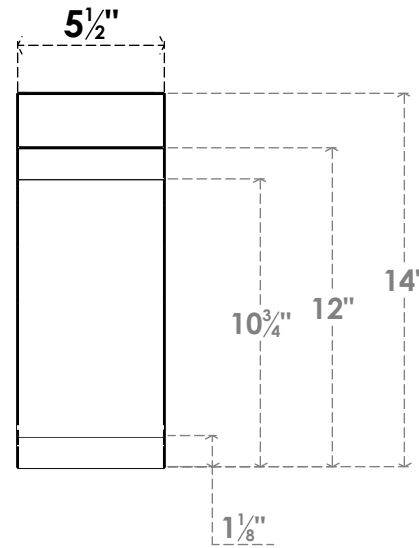

ITEM NUMBER: BRCPC055X10000X14000LEC

5 1/2"W X 10"D X 14"H LEGACY ARCHITECTURAL GRADE PVC CLOSED KNEE BRACE

SIDE PROFILE

FRONT PROFILE

ISOMETRIC

EKENA MILLWORK
 2300 WEST MAIN ST.
 CLARKSVILLE, TX 75426
 TOLL FREE: 866-607-0453
 WWW.EKENAMILLWORK.COM

NOTES

1. INSTALLATION TO BE COMPLETED IN ACCORDANCE WITH MANUFACTURER'S SPECIFICATIONS.
2. DRAWING MAY NOT BE TO SCALE
3. THIS DRAWING IS INTENDED FOR DESIGN AND PLANNING PURPOSES ONLY.
4. ALL INFORMATION CONTAINED HEREIN WAS CURRENT AT THE TIME OF DEVELOPMENT BUT MUST BE REVIEWED AND APPROVED BY THE PRODUCT MANUFACTURER TO BE CONSIDERED ACCURATE.
5. ARCHITECTURAL GRADE PVC PRODUCTS ARE MADE FROM EXPANDED CELLULAR PVC AND COME NATURALLY WHITE BUT MAY BE PAINTED